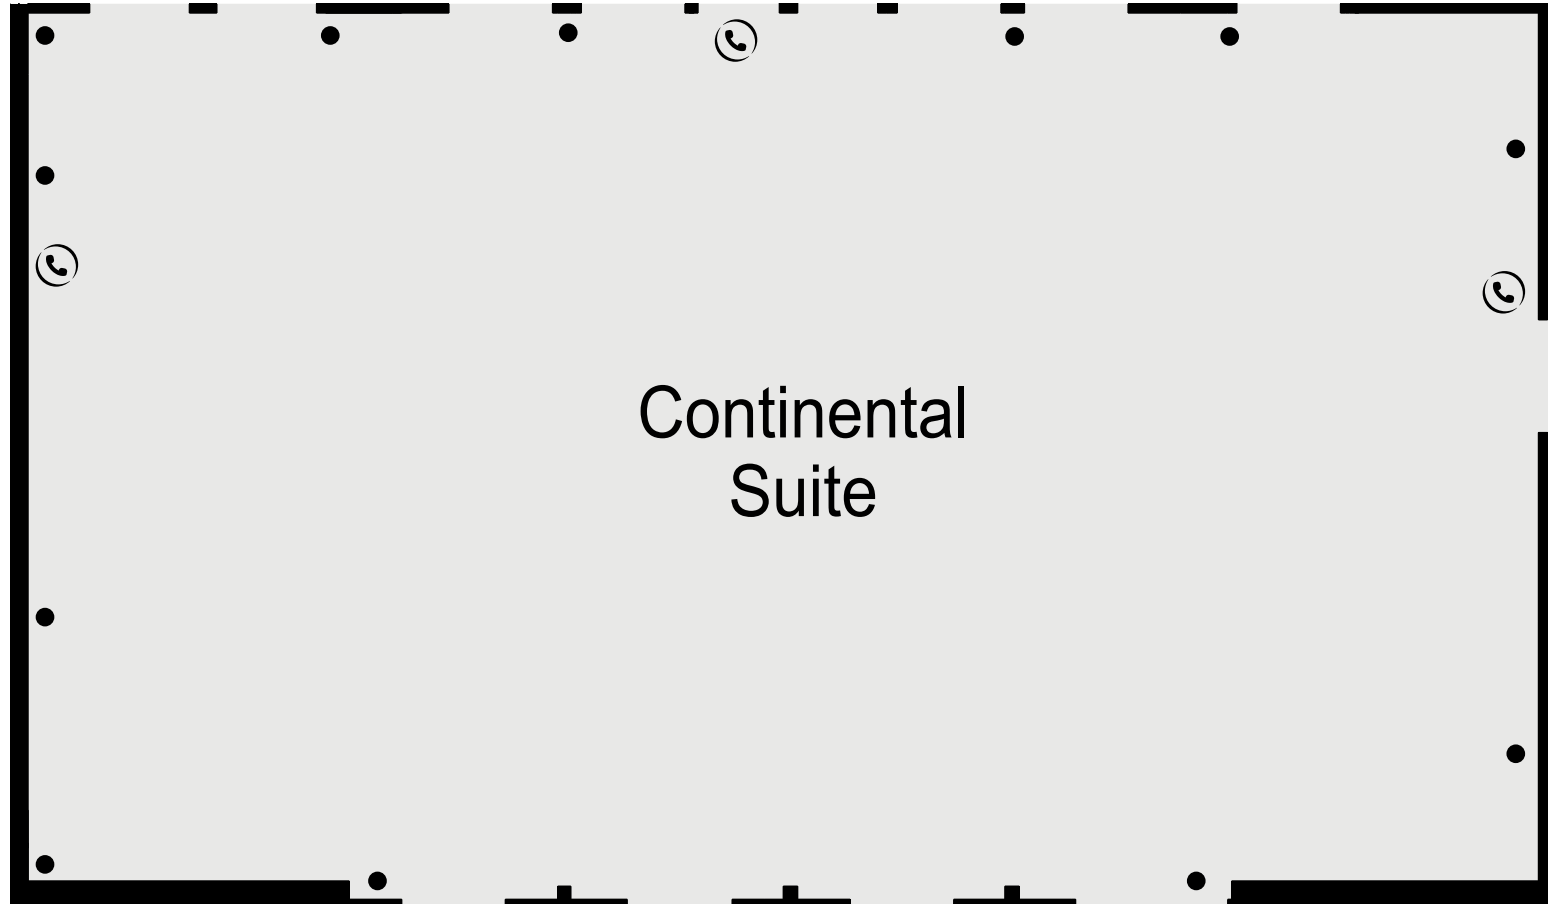

KEY

- Single 13amp Power Point
- ●● Double 13amp Power Point
- ☎ Telephone Socket
- ♿ Wheelchair Access

CREWE HALL
THE QHOTELS COLLECTION

NEW BUILD GROUND FLOOR