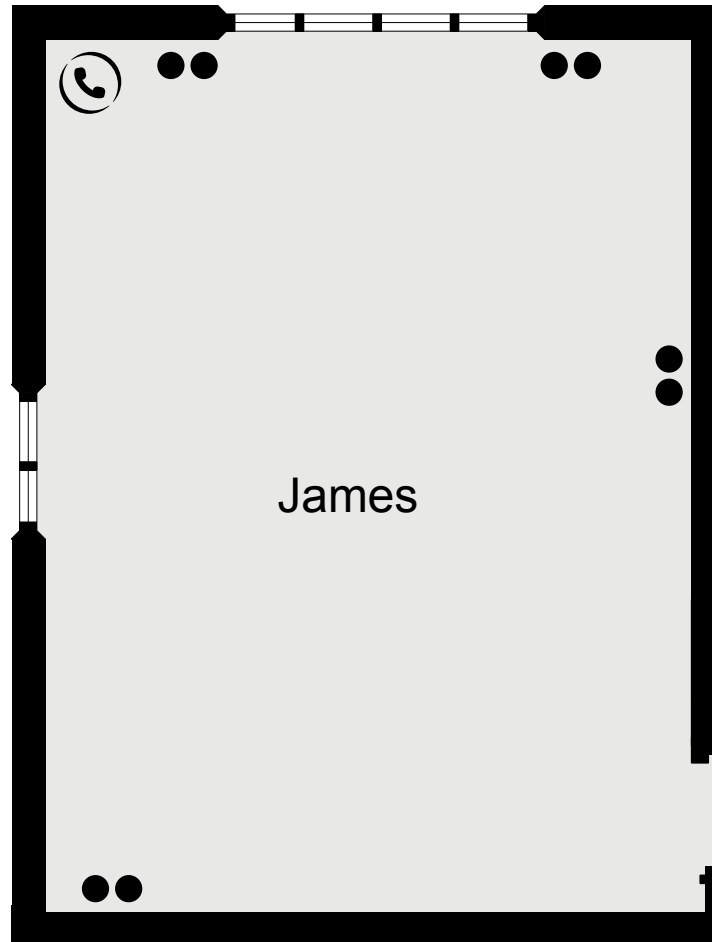

KEY

- Single 13amp Power Point
- Double 13amp Power Point
- ☎ Telephone Socket
- ♿ Wheelchair Access

CREWE HALL
THE QHOTELS COLLECTION

OLD HALL FIRST FLOOR

KEY

- Single 13amp Power Point
- Double 13amp Power Point
- ☎ Telephone Socket
- ♿ Wheelchair Access