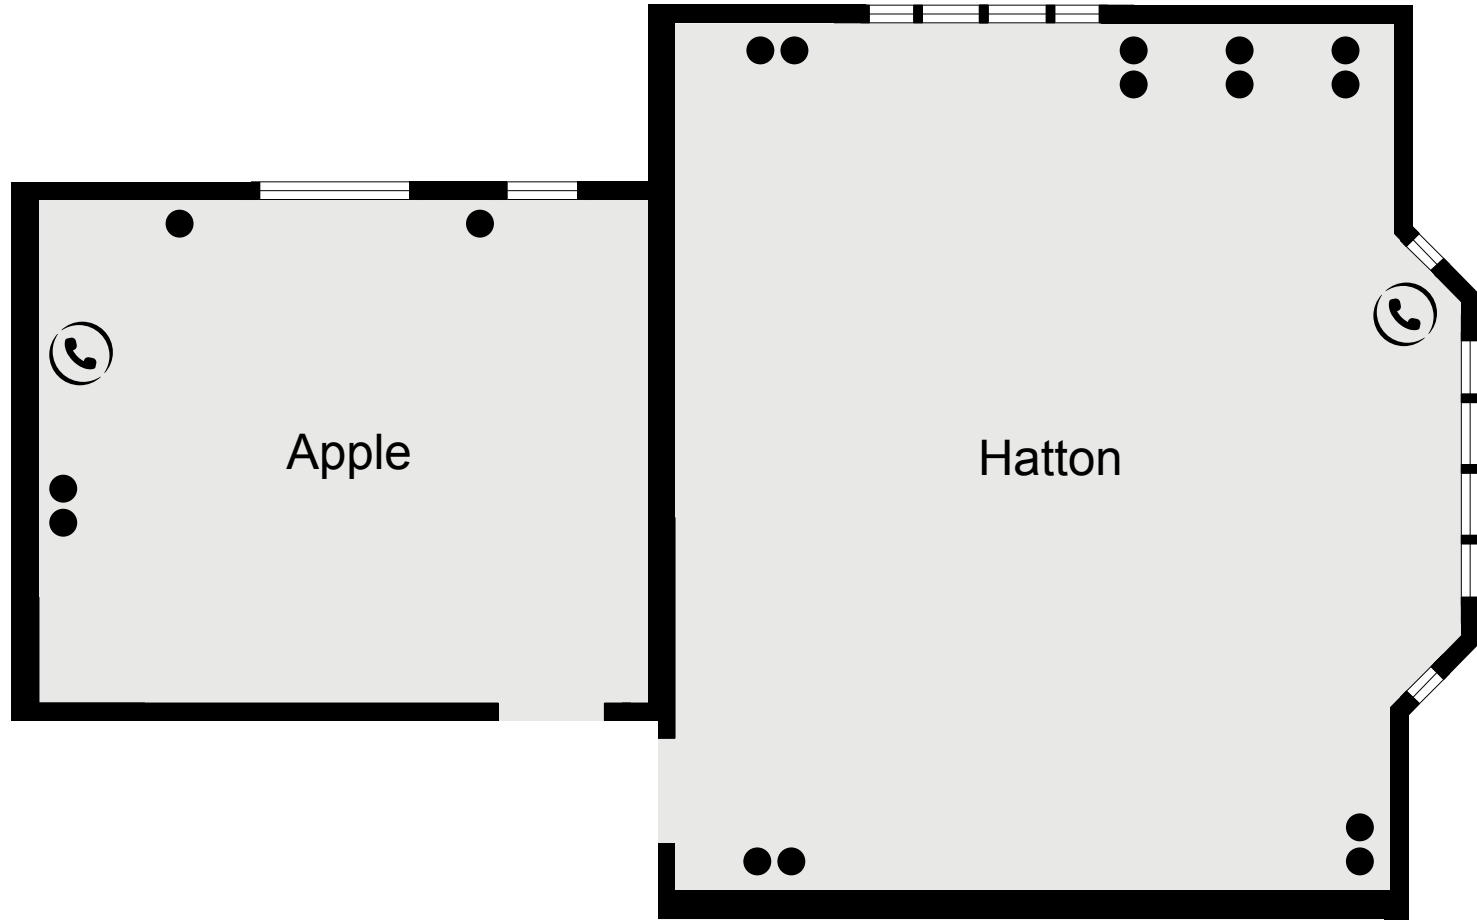

CREWE HALL
THE QHOTELS COLLECTION

OLD HALL GROUND FLOOR

KEY

- Single 13amp Power Point
- Double 13amp Power Point
- ☎ Telephone Socket
- ♿ Wheelchair Access

CREWE HALL
THE QHOTELS COLLECTION

OLD HALL GROUND FLOOR

KEY

- Single 13amp Power Point
- Double 13amp Power Point
- ☎ Telephone Socket
- ♿ Wheelchair Access

CREWE HALL
THE QHOTELS COLLECTION

OLD HALL FIRST FLOOR

KEY

- Single 13amp Power Point
- Double 13amp Power Point
- ☎ Telephone Socket
- ♿ Wheelchair Access