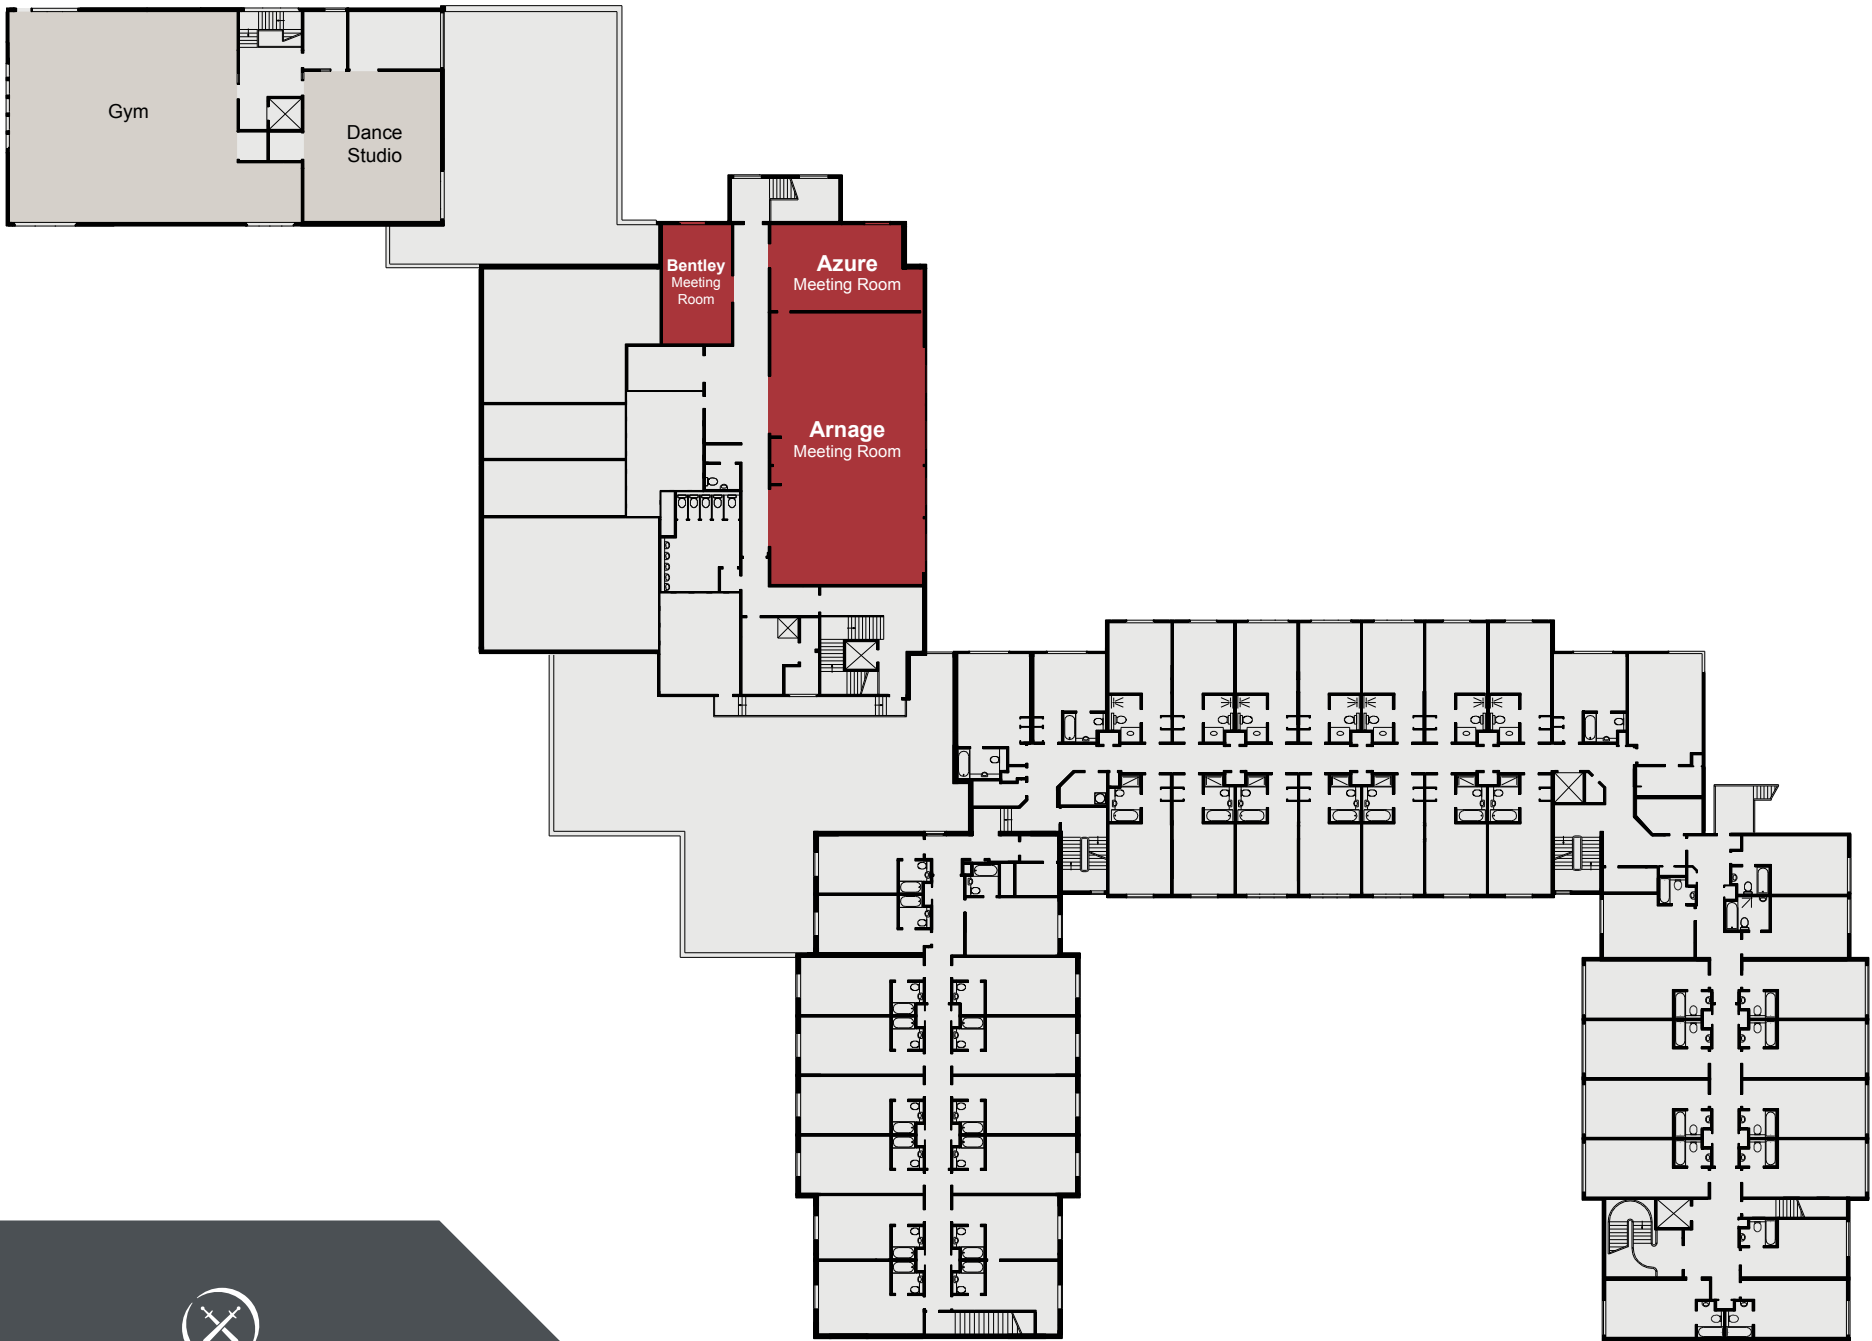

CREWE HALL
THE QHOTELS COLLECTION

NEW BUILD FIRST FLOOR