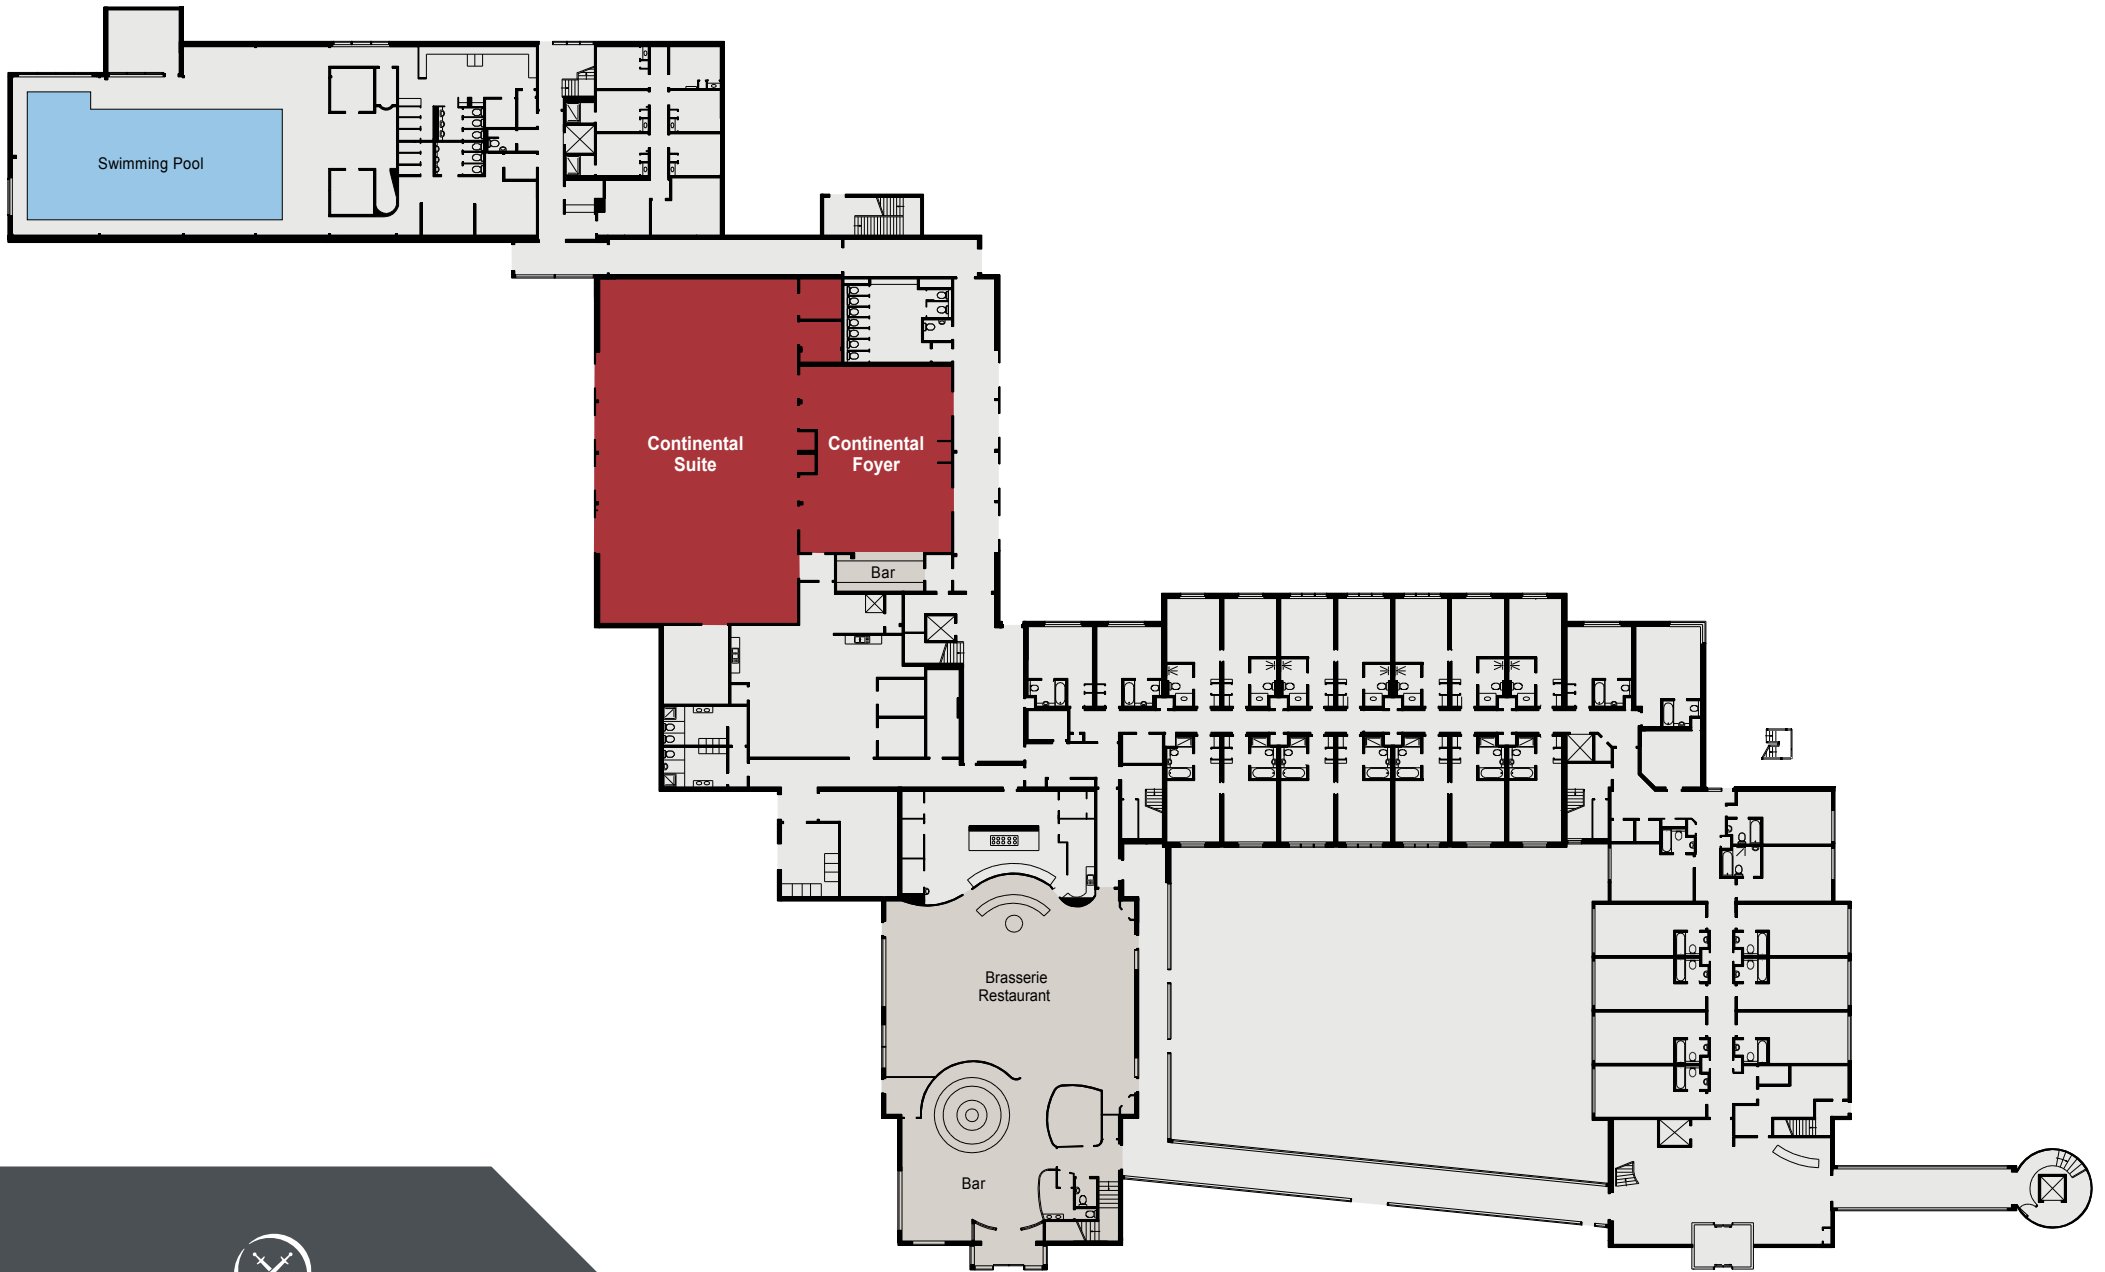

CREWE HALL
THE QHOTELS COLLECTION

NEW BUILD GROUND FLOOR