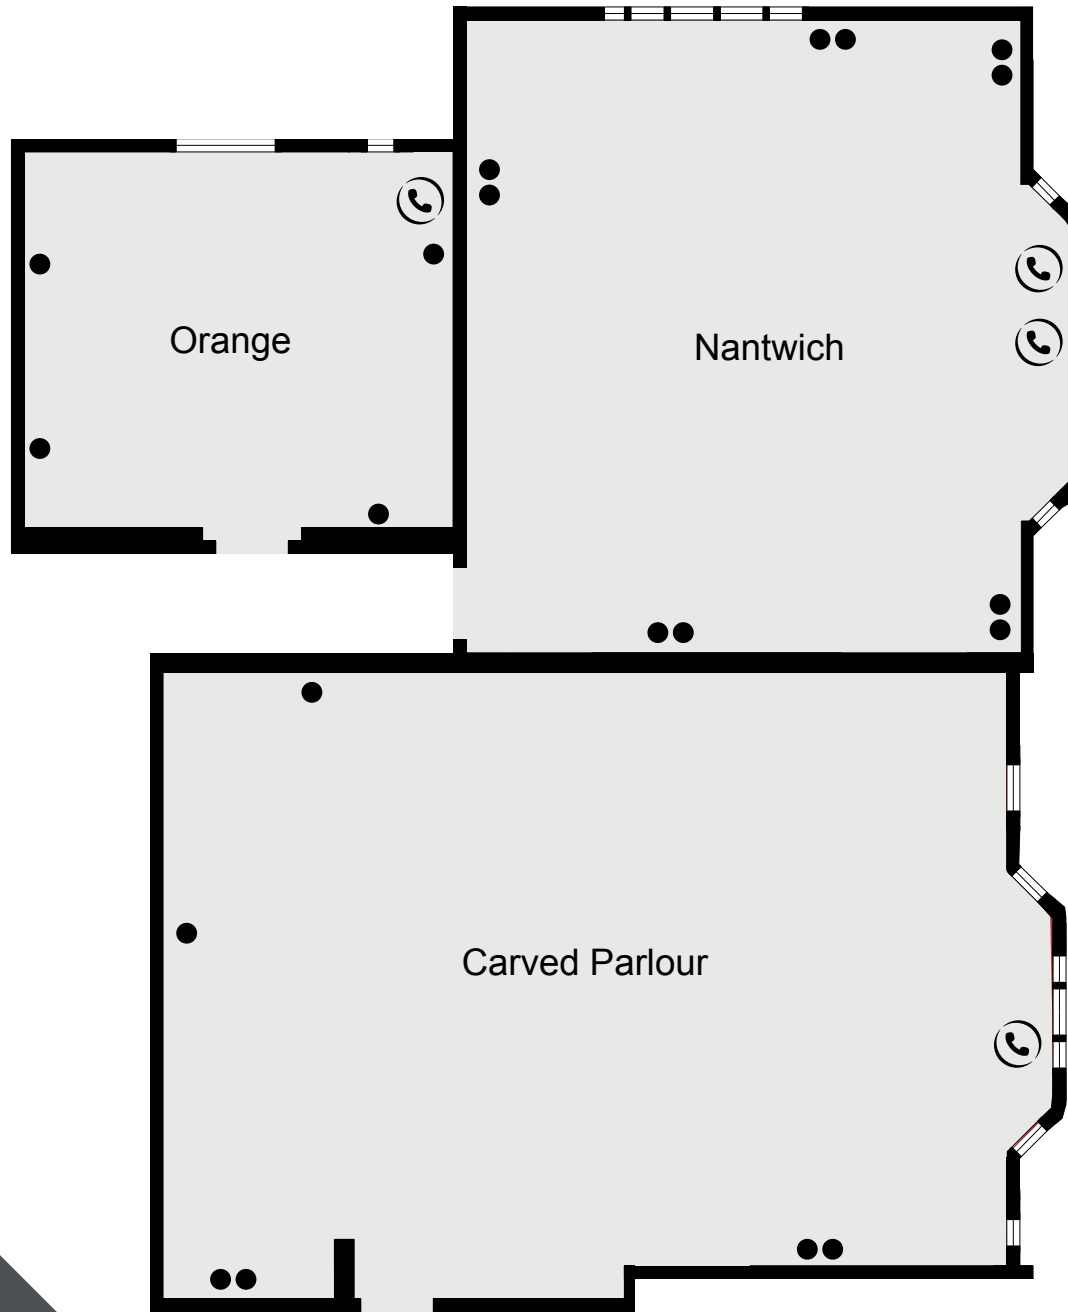

CREWE HALL
THE QHOTELS COLLECTION

NEW BUILD GROUND FLOOR

KEY

- Single 13amp Power Point
- Double 13amp Power Point
- ☎ Telephone Socket
- ♿ Wheelchair Access

KEY

- Single 13amp Power Point
- Double 13amp Power Point
- ☎ Telephone Socket
- ♿ Wheelchair Access

CREWE HALL
THE QHOTELS COLLECTION

OLD HALL GROUND FLOOR

KEY

- Single 13amp Power Point
- Double 13amp Power Point
- ☎ Telephone Socket
- ♿ Wheelchair Access

CREWE HALL
THE QHOTELS COLLECTION

OLD HALL GROUND FLOOR

KEY

- Single 13amp Power Point
- Double 13amp Power Point
- ☎ Telephone Socket
- ♿ Wheelchair Access

CREWE HALL
THE QHOTELS COLLECTION

OLD HALL FIRST FLOOR

KEY

- Single 13amp Power Point
- Double 13amp Power Point
- ☎ Telephone Socket
- ♿ Wheelchair Access