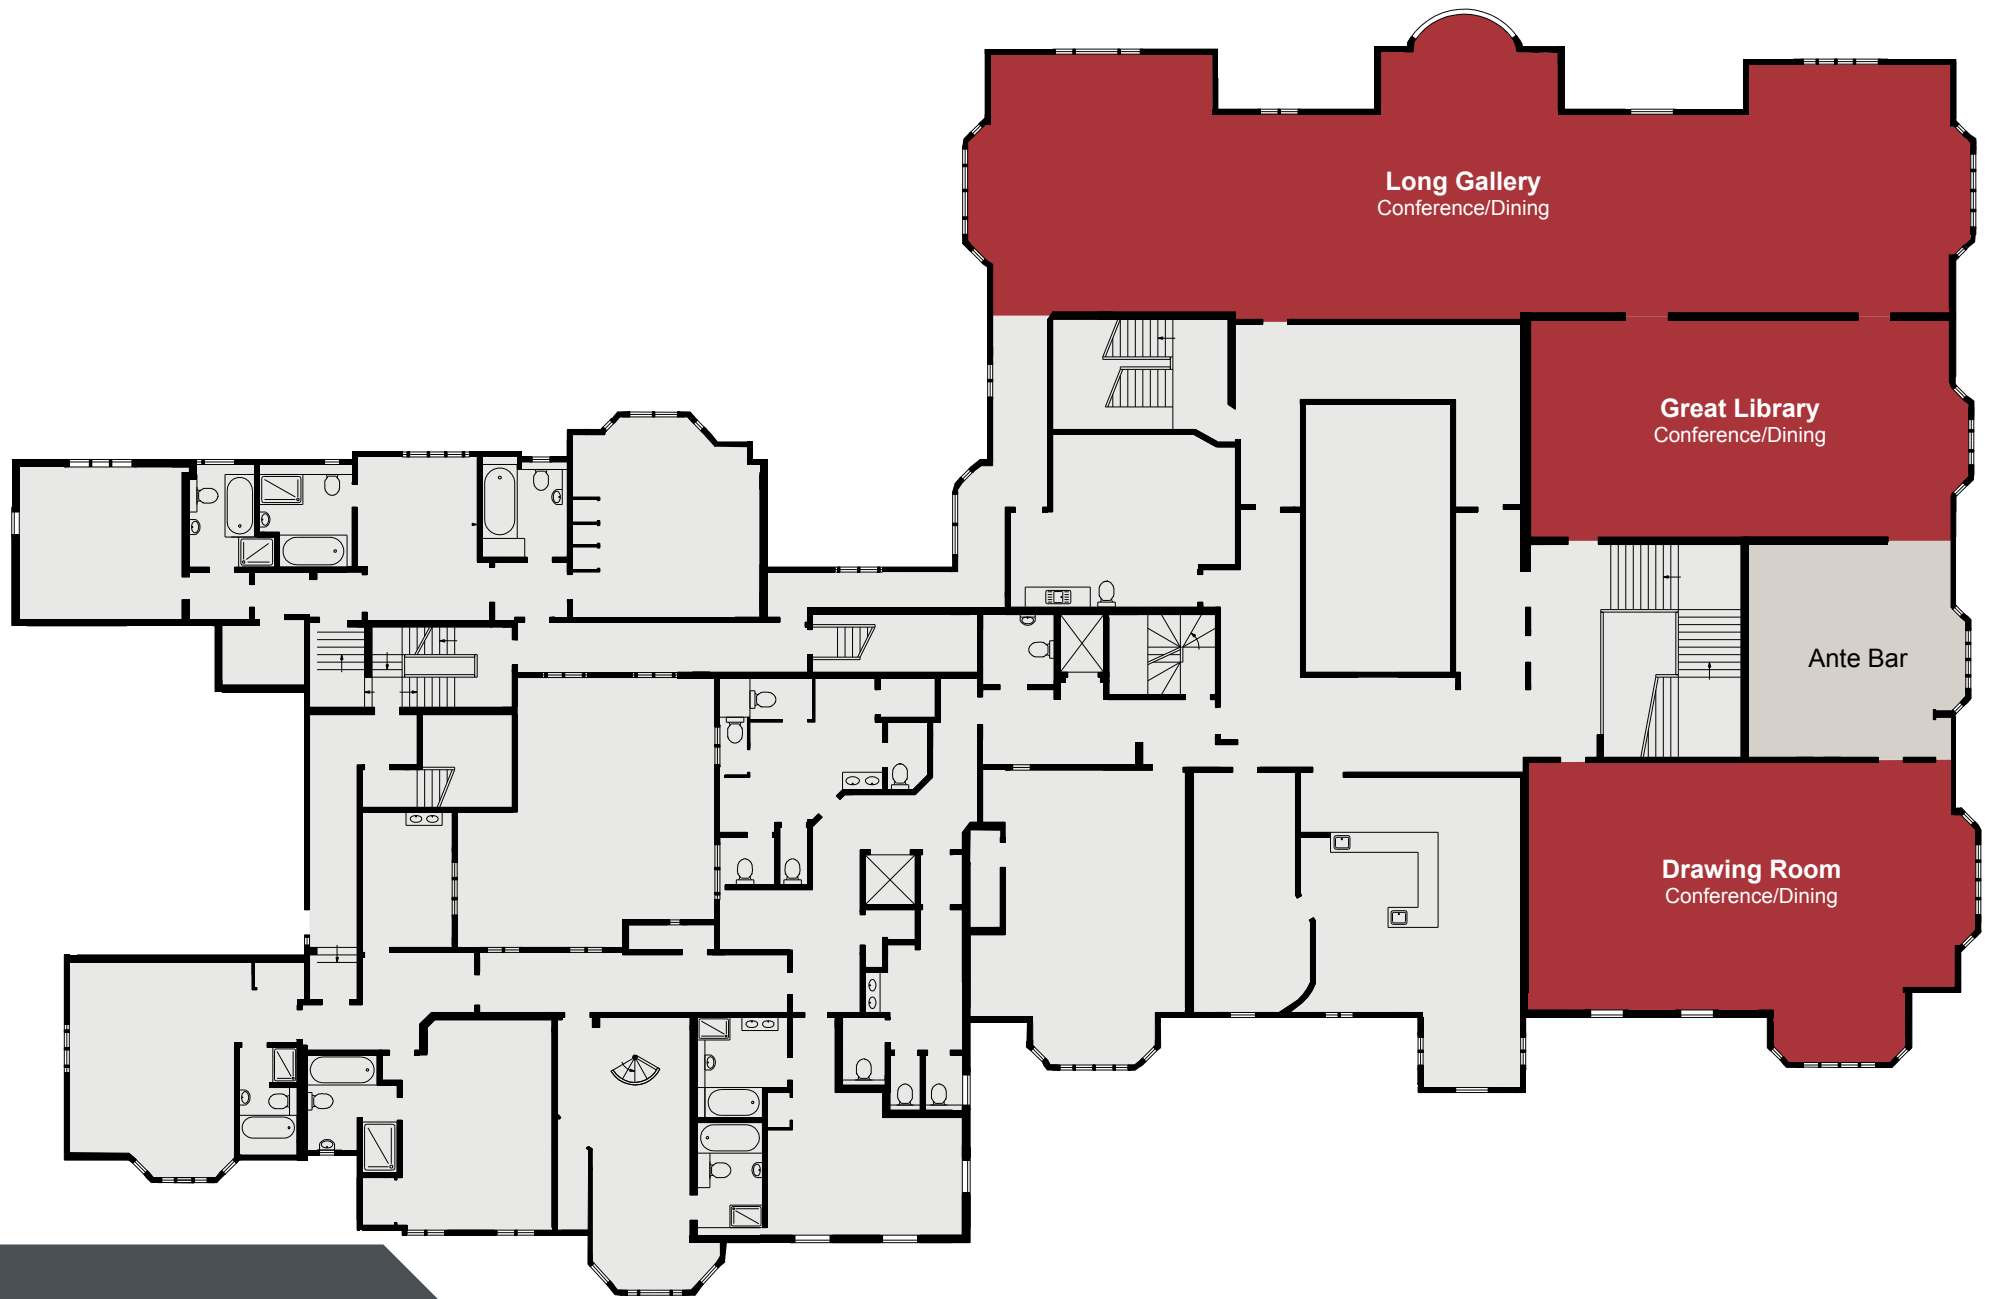

CREWE HALL
THE QHOTELS COLLECTION

OLD HALL SECOND FLOOR