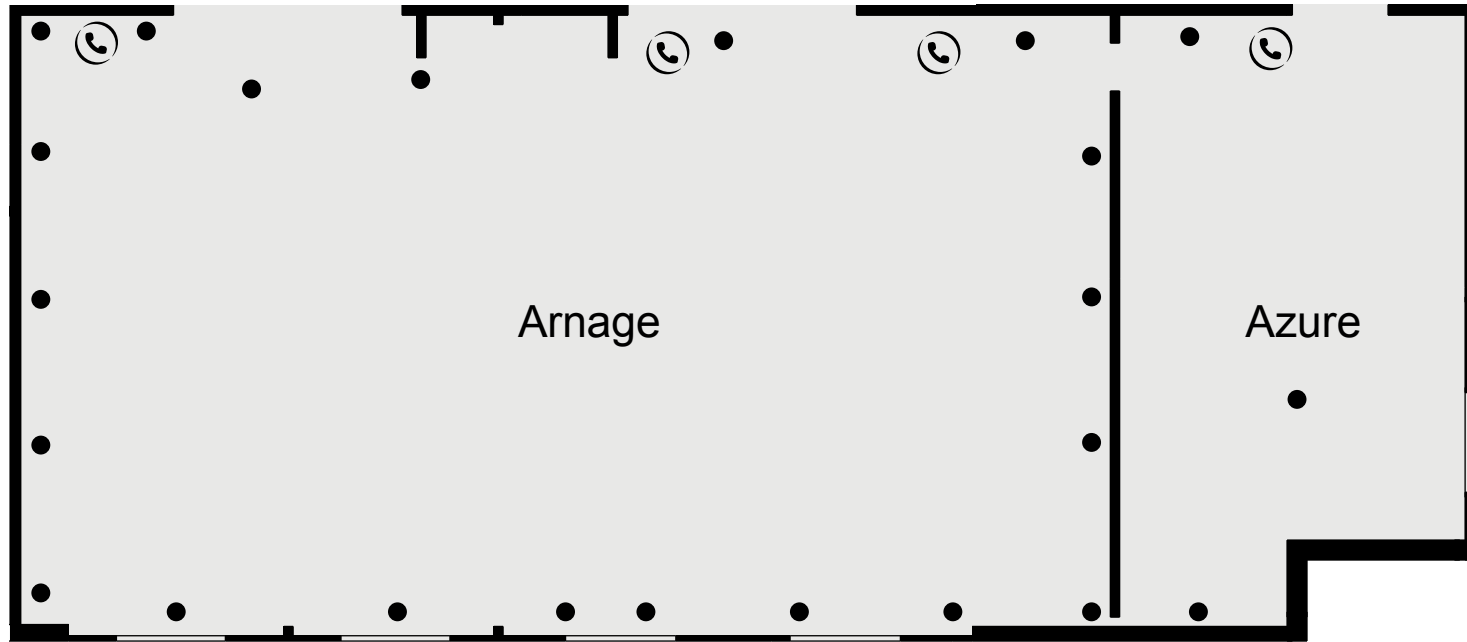

KEY

- Single 13amp Power Point
- ●● Double 13amp Power Point
- ☎ Telephone Socket
- ♿ Wheelchair Access