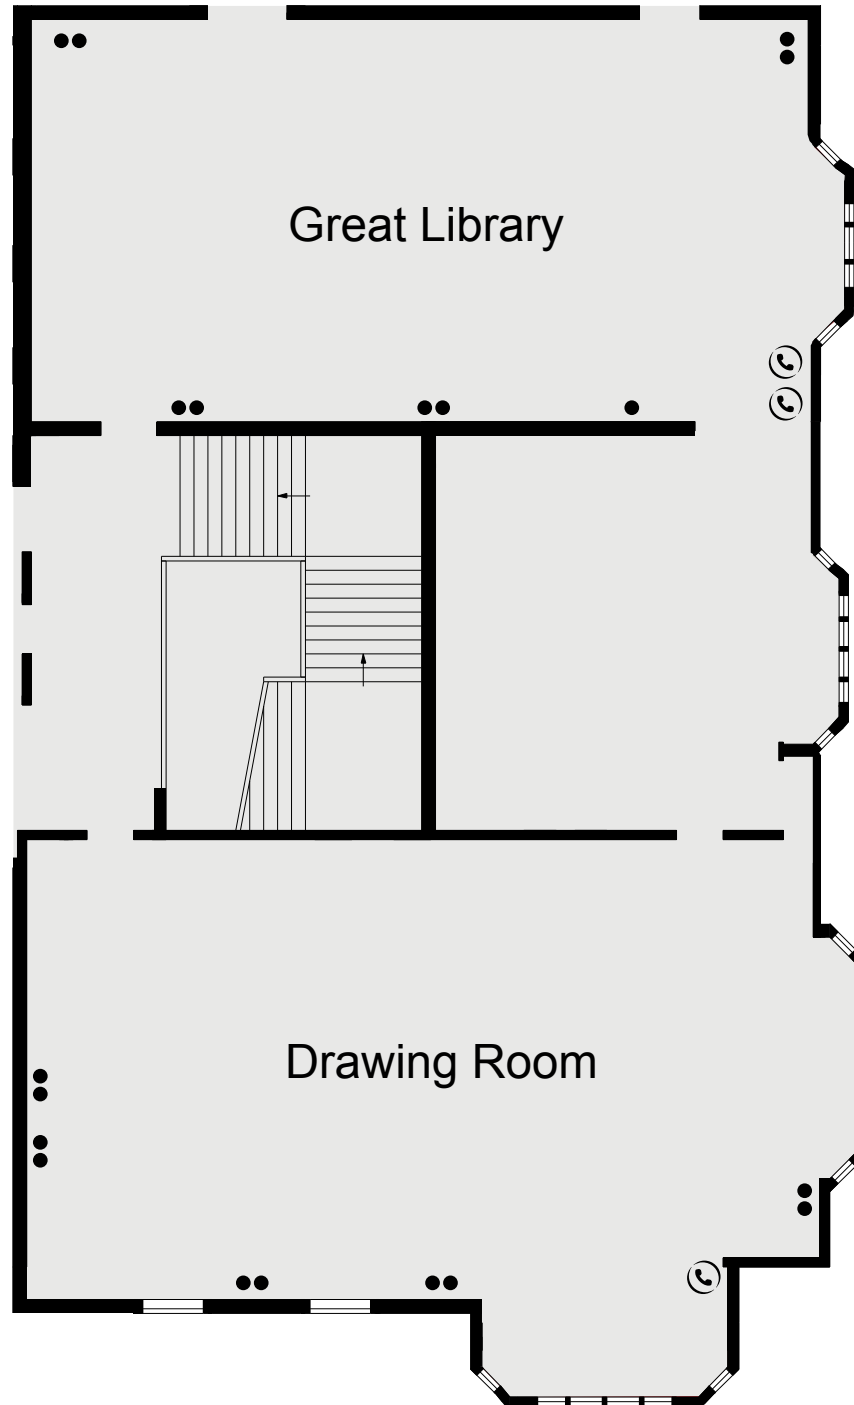

CREWE HALL
THE QHOTELS COLLECTION

OLD HALL FIRST FLOOR

KEY

- Single 13amp Power Point
- Double 13amp Power Point
- ☎ Telephone Socket
- ♿ Wheelchair Access

Long Gallery

CREWE HALL
THE QHOTELS COLLECTION

OLD HALL SECOND FLOOR

KEY

- Single 13amp Power Point
- Double 13amp Power Point
- ☎ Telephone Socket
- ♿ Wheelchair Access

CAPACITIES

Room	Floor	Size m ²	Length m	Width m	Height m	Cabaret	Theatre	Boardroom	U-Shape	Classroom	Banquet	Dinner Dance
Continental Suite	New Build Ground	334	24	14	3.7	224	364	96	78	172	280	220
Continental 1	New Build Ground	111	8.2	14	3.7	64	121	32	26	58	n/a	n/a
Continental 1 & 2	New Build Ground	165	12	14	3.7	104	180	48	38	85	150	100
Continental 3 & 4	New Build Ground	161	12	14	3.7	104	180	48	38	85	150	100
Continental 4	New Build Ground	107	8.2	14	3.7	64	121	32	26	58	n/a	n/a
Arnage Suite	New Build First	170	17.3	9.7	3.05	90	180	48	40	60	n/a	n/a
Arnage 1	New Build First	55	5.6	9.7	3.05	32	60	16	12	20	n/a	n/a
Arnage 1 & 2	New Build First	90	9.3	9.7	3.05	48	100	25	20	30	n/a	n/a
Arnage 3 & 4	New Build First	80	8.1	9.7	3.05	40	90	20	18	28	n/a	n/a
Arnage 4	New Build First	45	4.3	9.7	3.05	24	50	12	10	20	18	n/a
Azure	New Build First	50	5.5	9.7	3.05	24	50	18	10	20	n/a	n/a
Bentley	New Build First	37	7.4	4.9	3.05	15	40	14	8	18	n/a	n/a
Carved Parlour	Old Hall Ground	52.53	10.2	5.15	4.34	24	50	25	25	20	30	n/a
Oak Parlour	Old Hall Ground	44.82	8.3	5.4	3.26	20	30	20	10	12	20	n/a
Nantwich	Old Hall Ground	34.56	6.4	5.4	2.45	20	25	16	15	12	20	n/a
Orange	Old Hall Ground	19.67	4.25	4.63	2.48	n/a	12	6	n/a	n/a	n/a	n/a
James	Old Hall First	35.64	6.6	5.4	3.26	n/a	n/a	8	n/a	n/a	n/a	n/a
Apple	Old Hall First	21.54	4.93	4.37	2.8	n/a	12	6	n/a	n/a	n/a	n/a
Hatton	Old Hall First	40.95	6.5	6.3	2.8	15	26	16	15	12	n/a	n/a
Long Gallery	Old Hall Second	249	30	8.3	4.71	100	260	100	80	110	180	150
Drawing Room	Old Hall Second	120	13.4	8.9	4.71	40	110	45	50	50	70	50
The Great Library	Old Hall Second	66.81	13.1	5.1	4.61	30	85	35	26	35	40	n/a