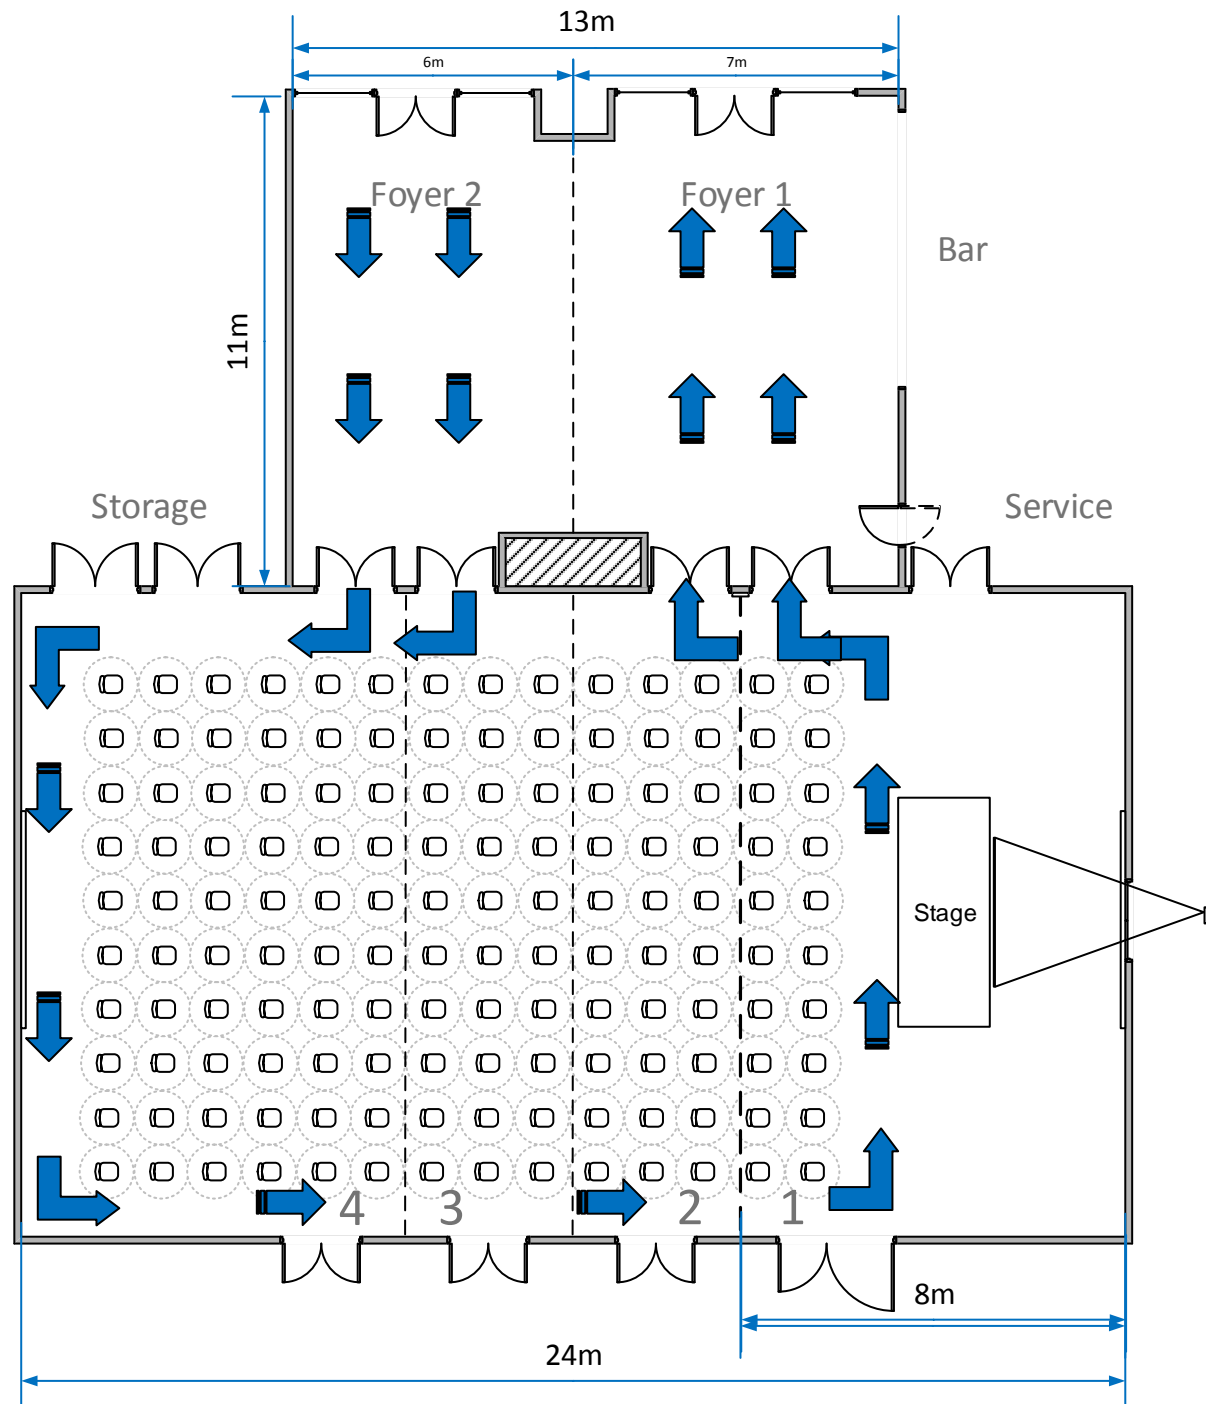

Continental – Crewe Hall

Theatre Style for 140 – 1m Spacing

Ceiling Height
3.77m