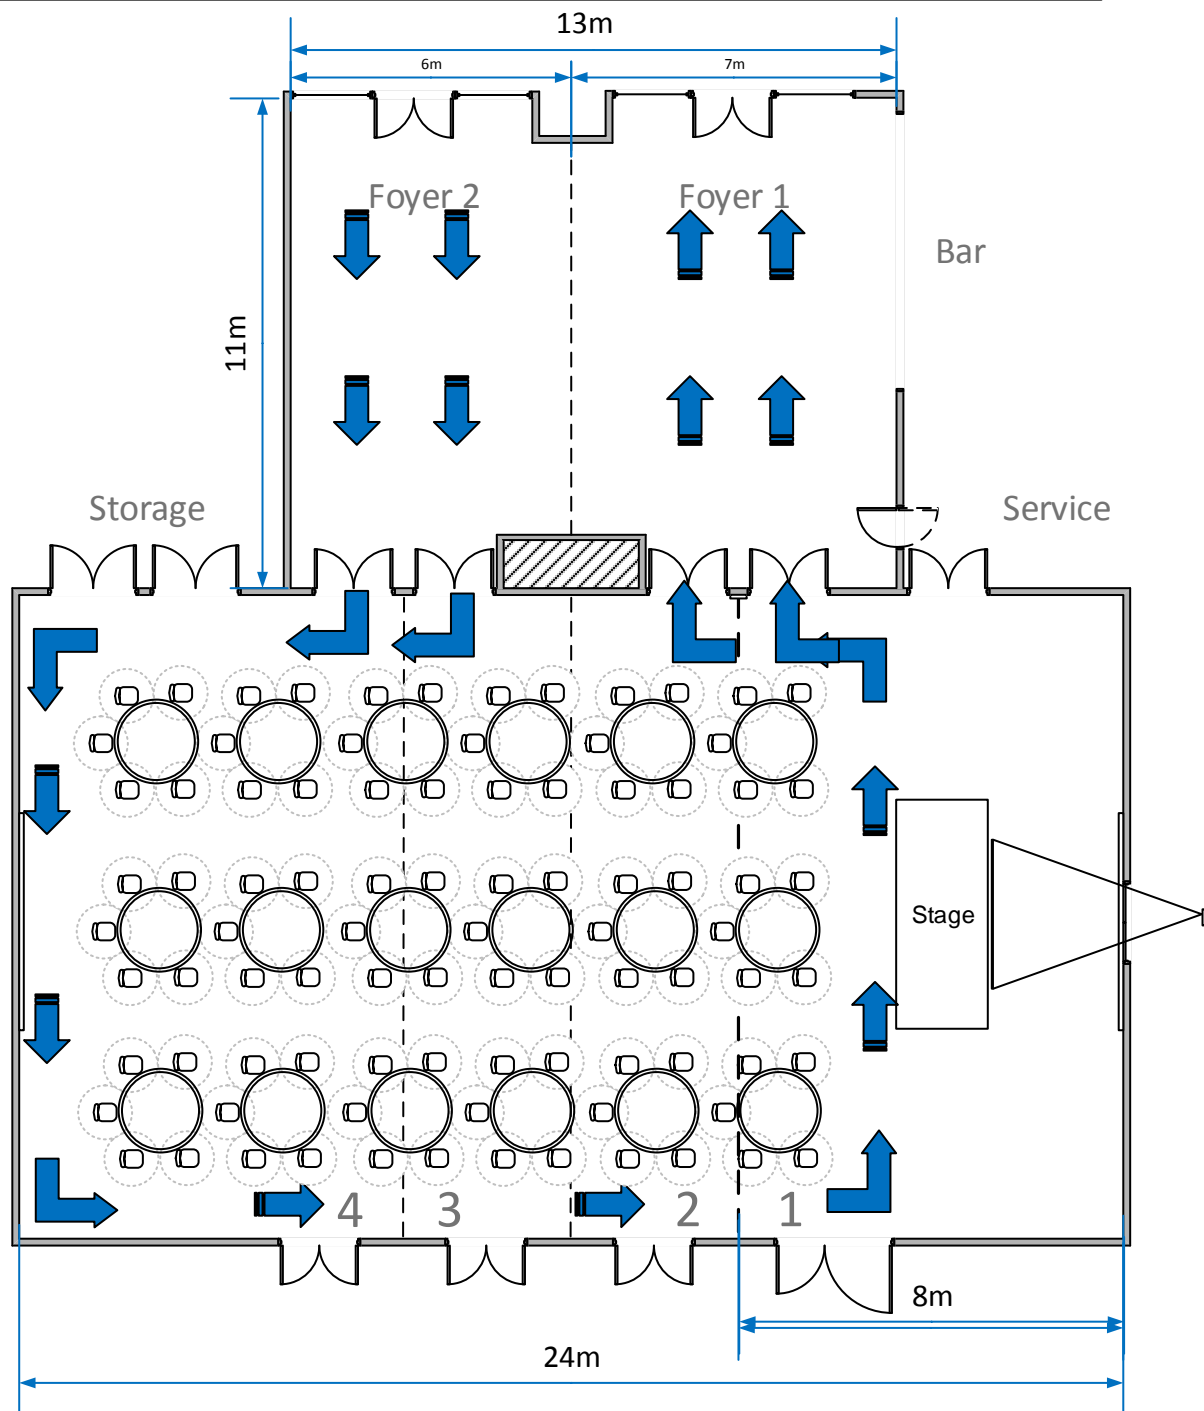

Continental – Crewe Hall

Cabaret Style for 90 – 1m Spacing

Ceiling Height
3.77m