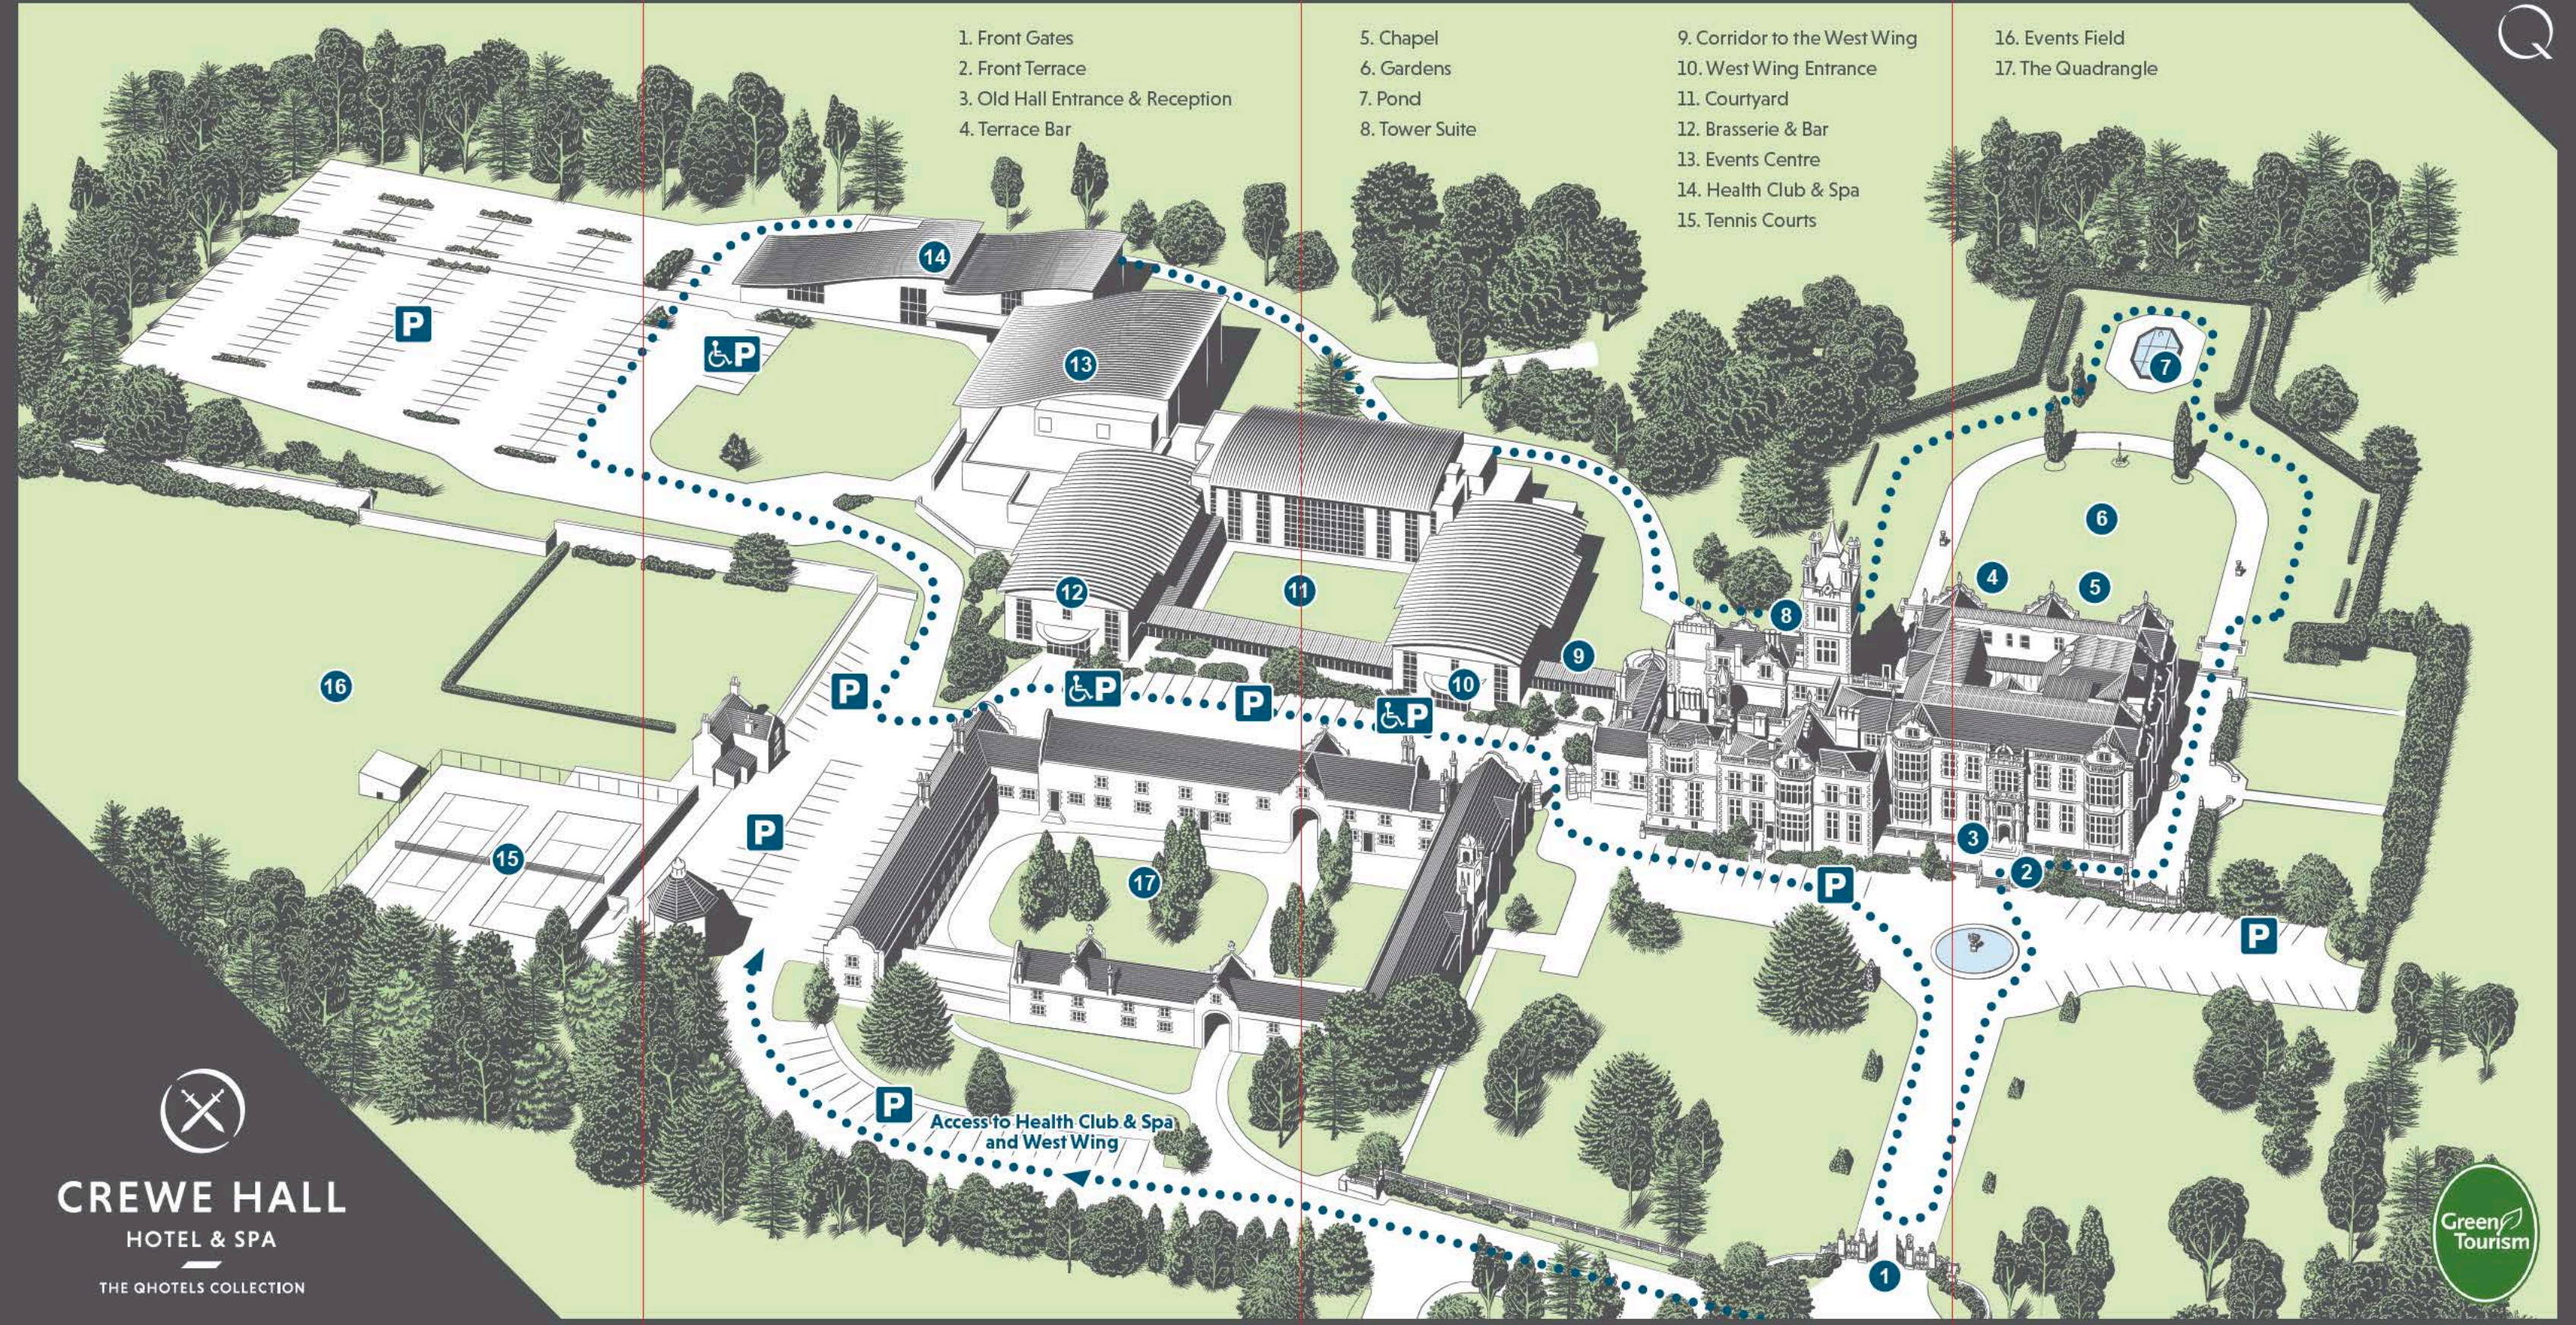

1. Ranulph
2. Oak Parlour
3. Marble Hall/Reception
4. Sheridan Lounge
5. Carved Parlour
6. Nantwich
7. Orange
8. Chapel
9. Terrace Bar
10. Hall of Pillars
11. Brasserie & Bar
12. Continental Foyer
13. Continental Suite
14. Spa
15. Pool
16. Hatton
17. Apple
18. Plum
19. James
20. Gooseberry
21. Arnage Suite
22. Azure
23. Bentley
24. Dance Studio
25. Gymnasium
26. Drawing Room
27. Ante Bar
28. Great Library
29. Long Gallery

The Front of House Team

CREWE HALL
HOTEL & SPA

THE QHOTELS COLLECTION

Crewe Hall Hotel & Spa

Weston Road, Crewe CW1 6UZ

Tel: 01270 253 333

- 1. Front Gates
- 2. Front Terrace
- 3. Old Hall Entrance & Reception
- 4. Terrace Bar

- 5. Chapel
- 6. Gardens
- 7. Pond
- 8. Tower Suite

- 9. Corridor to the West Wing
- 10. West Wing Entrance
- 11. Courtyard
- 12. Brasserie & Bar
- 13. Events Centre
- 14. Health Club & Spa
- 15. Tennis Courts

- 16. Events Field
- 17. The Quadrangle

Access to Health Club & Spa
and West Wing

CREWE HALL
HOTEL & SPA
THE QHOTELS COLLECTION