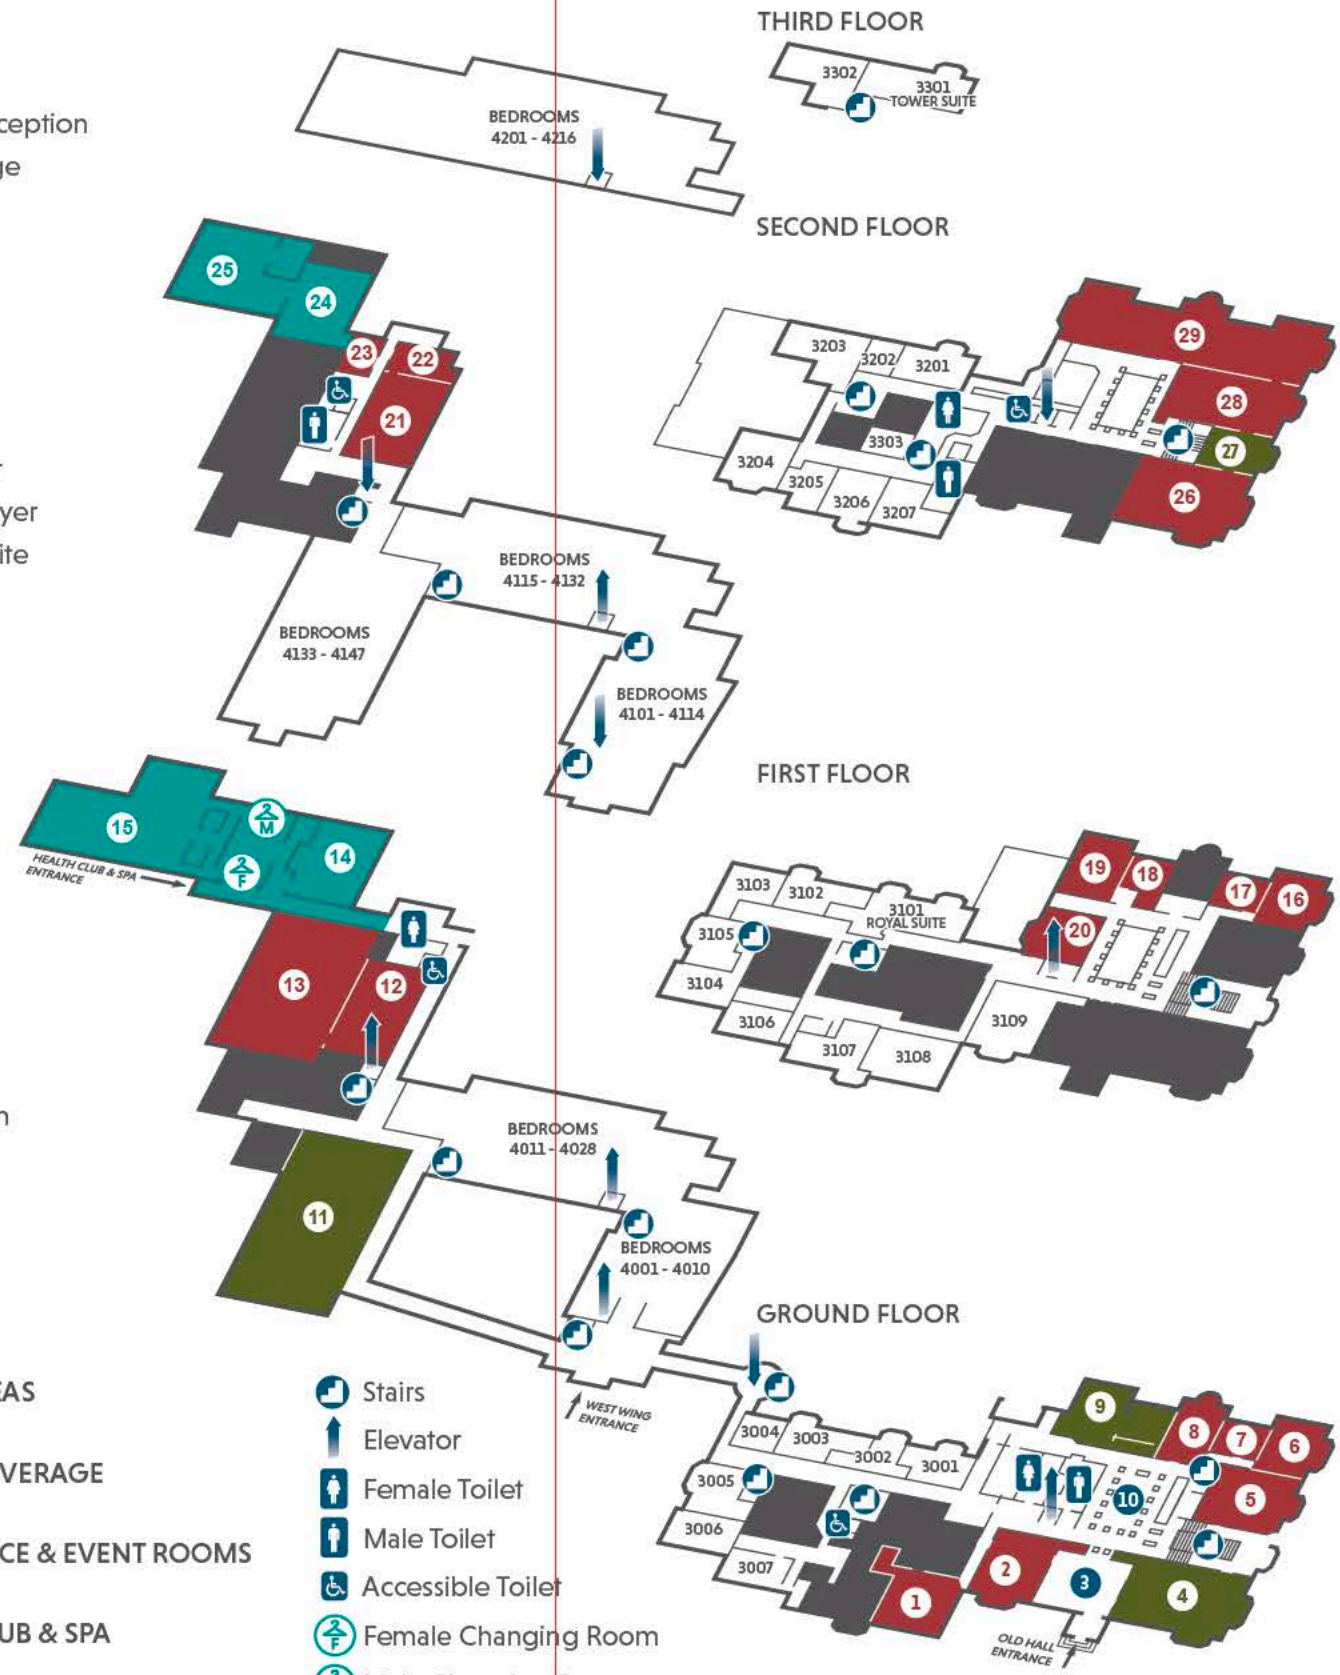

1. Ranulph
2. Oak Parlour
3. Marble Hall/Reception
4. Sheridan Lounge
5. Carved Parlour
6. Nantwich
7. Orange
8. Chapel
9. Terrace Bar
10. Hall of Pillars
11. Brasserie & Bar
12. Continental Foyer
13. Continental Suite
14. Spa
15. Pool
16. Hatton
17. Apple
18. Plum
19. James
20. Gooseberry
21. Arnage Suite
22. Azure
23. Bentley
24. Dance Studio
25. Gymnasium
26. Drawing Room
27. Ante Bar
28. Great Library
29. Long Gallery

- PUBLIC AREAS
 - FOOD & BEVERAGE
 - CONFERENCE & EVENT ROOMS
 - HEALTH CLUB & SPA
- Stairs
 - Elevator
 - Female Toilet
 - Male Toilet
 - Accessible Toilet
 - Female Changing Room
 - Male Changing Room

- 5. Chapel
- 6. Gardens
- 7. Pond
- 8. Tower Suite

- 9. Corridor to the West Wing
- 10. West Wing Entrance
- 11. Courtyard
- 12. Brasserie & Bar
- 13. Events Centre
- 14. Health Club & Spa
- 15. Tennis Courts

- 16. Events Field
- 17. The Quadrangle

Access to Health Club & Spa
and West Wing

CREWE HALL
HOTEL & SPA
THE QHOTELS COLLECTION